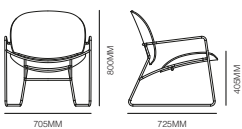

baseline

Tondina

infiniti

Design by
Favaretto&Partners

CHAIR

STOOL

LOUNGE

Specifications

Standard

Seat & back in Oak Ply veneer or Polypropylene

4 leg, 4 leg with arms, stool or lounge (timber only)

Black or white powdercoat frame

Made in Italy

Options

Upholstered seat pad

Upholstered back pad (timber only)