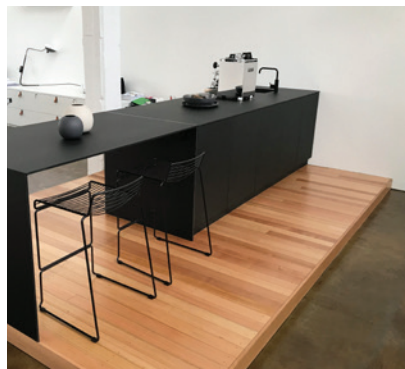

baseline

Joinery

Standard

Baseline offers the ability to manufacture fully customised architectural joinery produced to exceed all expectations of the design specification.

Solutions

Reception counters
Wall panelling
Breakout joinery
Executive joinery
Lockers
Banquette seating
Plus more

Finishes

Fully customisable

VICTORIA

392 Victoria Street
North Melbourne 3051

ACT

83 Wollongong Street
Fyshwick 2609

---

baselinecf.com.au

Instagram: @baselinecommercialfurniture

Facebook: @baselinecommercialfurniture