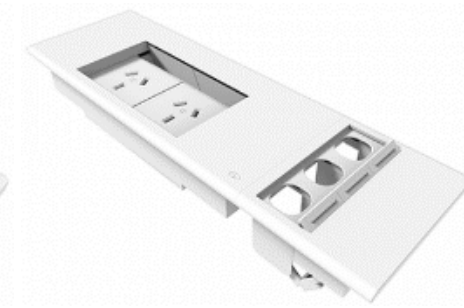

FLIP

Description:
Various configurations available including data with shutter and face mounted USB

Options:
White with black upon request

Double GPO

Quad GPO

Double GPO w/ 3 Data

Quad GPO w/ 3 Data

Double GPO w/ USB

Double GPO w/ dual USB

AFFINITY

Description:
Various configurations available including data and USB

Options:
White or black

Double GPO w/ 3 Data

Quad GPO w/ 6 Data