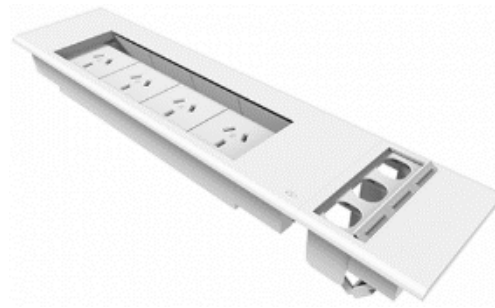

FLIP

Description:
Various configurations available including data with shutter and face mounted USB

Options:
White with black upon request

Double GPO

Quad GPO

Double GPO w/ 3 Data

Quad GPO w/ 3 Data

Double GPO w/ USB

Double GPO w/ dual USB

AFFINITY

Description:
Various configurations available including data and USB

Options:
White or black

Double GPO w/ 3 Data

Quad GPO w/ 6 Data