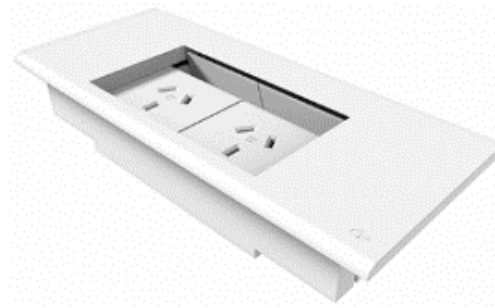

FLIP

Description:
Various configurations available including data with shutter and face mounted USB

Options:
White with black upon request

Double GPO

Quad GPO

Double GPO w/ 3 Data

Quad GPO w/ 3 Data

Double GPO w/ USB

Double GPO w/ dual USB

AFFINITY

Description:
Various configurations available including data and USB

Options:
White or black

Double GPO w/ 3 Data

Quad GPO w/ 6 Data